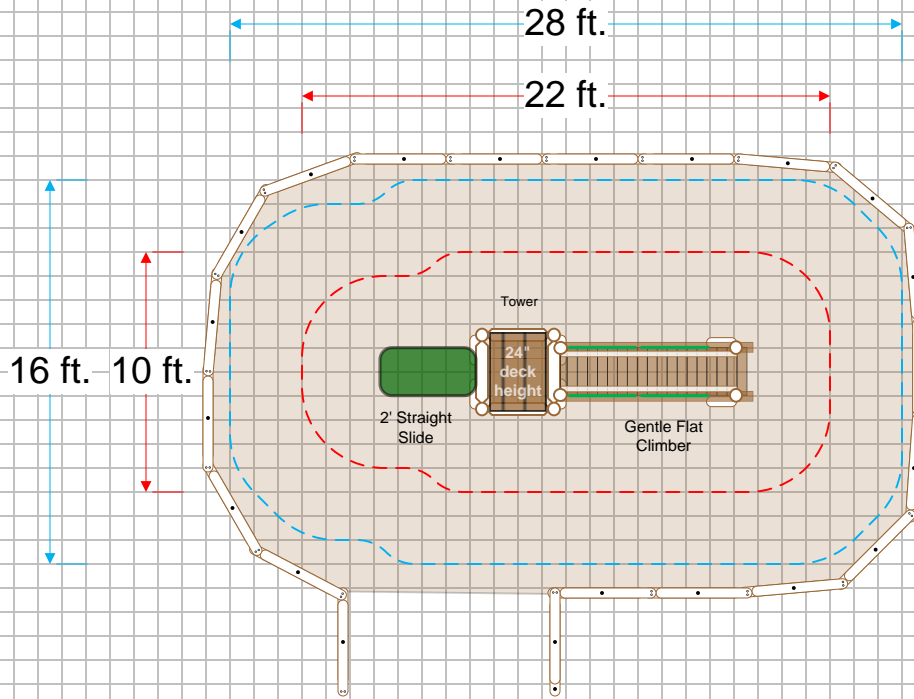

7577 E. Main St, Lima NY 14485
 877-807-7529 (p) 585-624-7590 (f)
 info@bearsplaygrounds.com

New Frontiers Early Learning Center
 350 Double Tree Lane
 Grafton, WI 53024

CPSC now recommends a minimum of 9" of loose fill safety surfacing material be installed and maintained in the use zone for safety. Safety surfacing package is to be "by others" unless specially included for an optional extra charge at the time of order. Acceptance of this proposal means that you accept Bears Playgrounds terms and conditions as described on the web site www.bearsplaygrounds.com

LITTLE LUMBERJACK		OPTIONAL EXCLUDED
2' TOWER	2149	
GENTLE FLAT CLIMBER	899	
2' STRAIGHT SLIDE	599	
SUB TOTAL	\$ 3,647.00	
SHIPPING ESTIMATE / MOBILIZATION	????	
INSTALL BY BEARS	????	
SAFETY SURFACING PACKAGE		
BARRIER FABRIC- FT^2		NOT YET
CERT. WOODEN MULCH- YDS^3		INCLUDED-
DOUBLE HIGH LOG BORDERS X		AVAILABLE
HEAVY DUTY Swing/Slide Mat X 0		UPON
SURFACING PACKAGE INSTALL		REQUEST
NEW TOTAL	????	
SALES TAX		
ADA Compliant & Certified Safety Surfacing available upon request.		
Specifications, product offerings & prices are subject to change w/out notice.		
INSTALL AND SHIPPING PRICES SUBJECT TO CHANGE		

Red Line shows use zone area for supervised play area setting

Blue shows use zone area for supervised play area setting

ALL DESIGNS ARE CUSTOMIZABLE!!
 Parts can be added, removed and shifted around.

Designed by: *Trey Socash*
 Certified Playground Safety Inspector