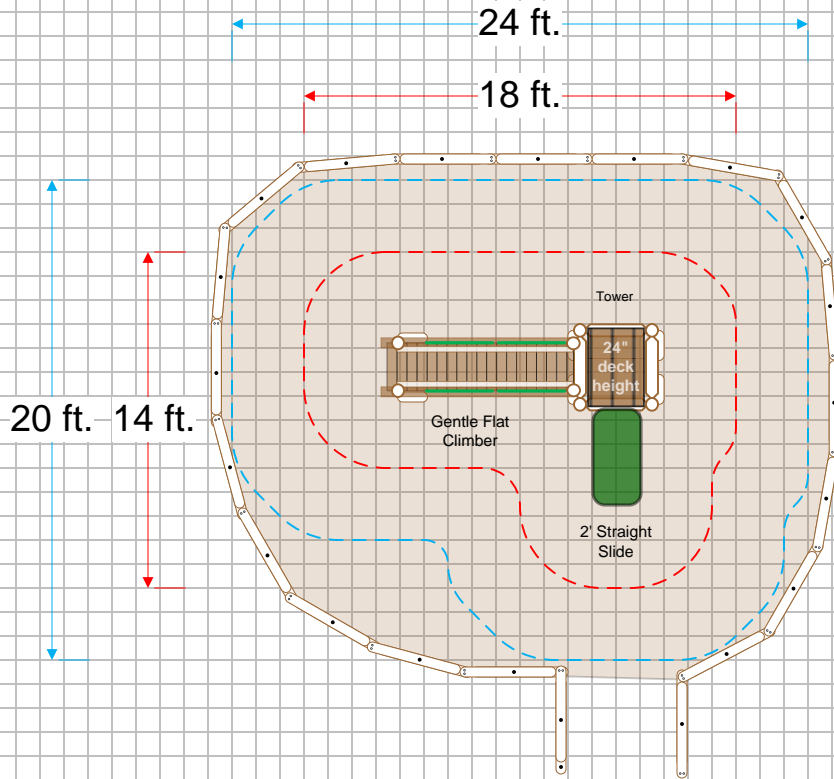

7577 E. Main St, Lima NY 14485
877-807-7529 (p) 585-624-7590 (f)
info@bearsplaygrounds.com

Cornerstone
Montessori School
1611 Ames Ave E
St Paul, MN 55106

CPSC now recommends a minimum of 9" of loose fill safety surfacing material be installed and maintained in the use zone for safety. Safety surfacing package is to be "by others" unless specially included for an optional extra charge at the time of order. Acceptance of this proposal means that you accept Bears Playgrounds terms and conditions as described on the web site www.bearsplaygrounds.com

Red Line shows use zone area for supervised play area setting

Blue shows use zone area for supervised play area setting

LITTLE LUMBERJACK		OPTIONAL EXCLUDED
2' TOWER	2149	
GENTLE FLAT CLIMBER	899	
2' STRAIGHT SLIDE	599	
SUB TOTAL		\$ 3,647.00
SHIPPING ESTIMATE / MOBILIZATION		????
INSTALL BY BEARS		????
SAFETY SURFACING PACKAGE		
BARRIER FABRIC- FT^2		NOT YET
CERT. WOODEN MULCH- YDS^3		INCLUDED-
DOUBLE HIGH LOG BORDERS X		AVAILABLE
HEAVY DUTY Swing/Slide Mat X 0		UPON
SURFACING PACKAGE INSTALL		REQUEST
NEW TOTAL		????
SALES TAX		
ADA Compliant & Certified Safety Surfacing available upon request.		
Specifications, product offerings & prices are subject to change w/out notice.		
INSTALL AND SHIPPING PRICES SUBJECT TO CHANGE		

ALL DESIGNS ARE CUSTOMIZABLE!!
Parts can be added, removed and shifted around.

Designed by: *Trey Socash*
Certified Playground Safety Inspector

11-9-2015 Drawing 7

Little Lumberjack

BEST AGES 6-23 months