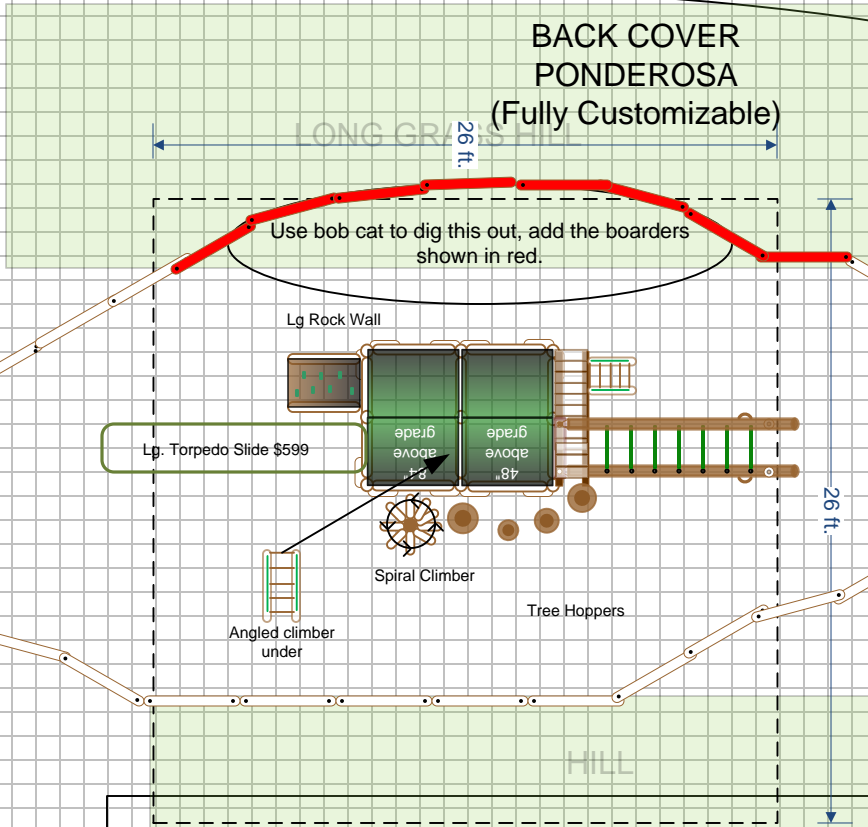

Bates Rich Beginnings Child Care Inc.
 1 Hamilton Rd., Fairport NY 14450
7-25-2013 Drawing 7b final

PONDEROSA PLAYGROUND

Best ages 5-12

Designed by: **DANNY BEARS**
 Certified Playground Safety Inspector

FLAT

Included

Wooden Roof Upgrade \$399 per

Wooden rail Upgrade \$50 each

Consider adding

ADA Transfer Station \$1499

43 ft.

64 ft.